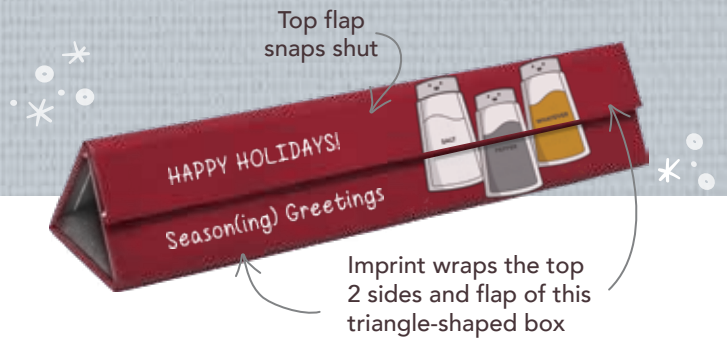

New Prism Gift Box

Just in time for the holidays!

NEW PRISM GIFT BOX

(Item No: TRIANGLEGIFT BOX)

A colorful way to present a gift pen
Imprint wraps the top 2 sides and flap of this triangle shaped box
Interior lined with padded velvet
Pen stays secure with elastic loop
Top flap snaps shut