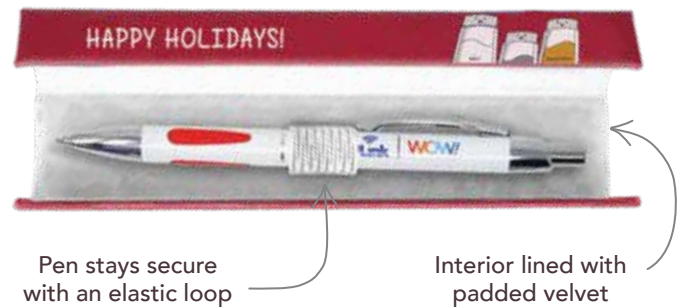

Good through 12/31/2020. Standard full color imprint. Standard production is five business days. FOB MA. All pricing in USD and subject to change. Complete product information available online.