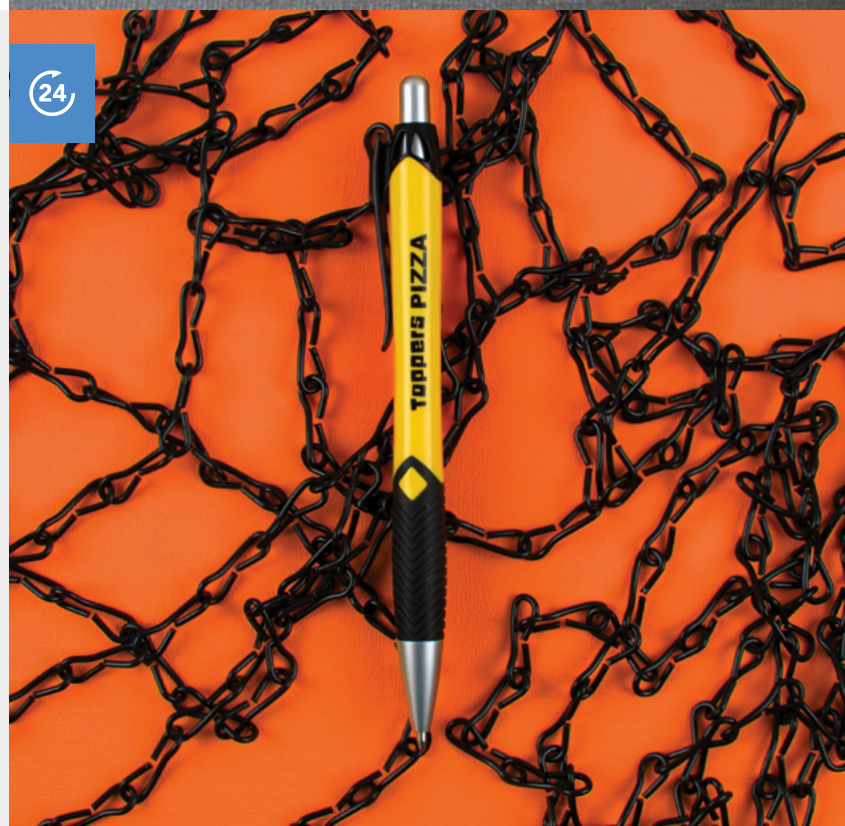

Koruna®

275

Eye-catching promotional pen with unique details and a budget price. Vibrant brights contrast with contemporary black and brushed silver accents. Jumbo ergonomic shape and textured rubber grip for writing comfort. High perceived value at a budget price.

Material	Plastic
Pen Type	Ballpoint
Ink Color	Blue
Production Time	5 business days
Standard Imprint	Silk Screen 1 -1/2" W x 1/2" H
Min. Order Quantity	250

colors					
	PMS 233	PMS 2393	PMS 2421	PMS 185	PMS 108

24