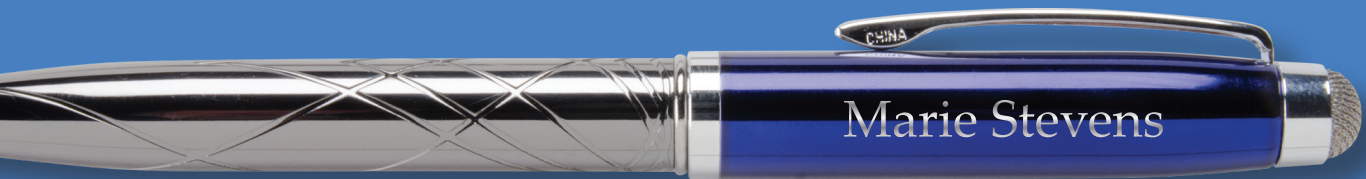

Make It Uniquely Theirs

Create personalized gifts for employees and customers

Nothing says thank you like a high quality personalized pen. This beautiful and practical gift will be treasured for years to come. The thoughtful gesture of adding the recipient's name turns an ordinary gift into something extraordinary.

MORE METAL PEN STYLES AVAILABLE

Personalization: Provide all name lists in Word or Excel 43¢ (G) ea, second side (logo on first side) 77¢ (G) ea, second side laser engraving charge 36¢ (G) ea.
Pens shown top to bottom: Guillox® 9 Stylus (Item No: 984), Vienna® (Item No: 628), Textari® Stylus (Item No: 699), Sonata® (Item No: 687), Vienna™ Comfort (Item No: 627)
Laser setup charge $50.40 (G), Standard production 5 business days. Pricing in USD. Complete product information and pricing available at hubpen.com