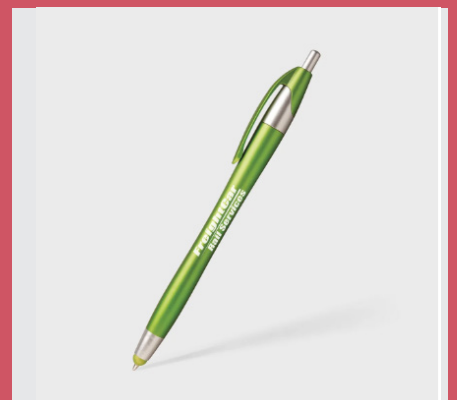

Javalina® Collection

Others pale by comparison. The Javalina® contains an exclusive ink recipe that is guaranteed to be ultra smooth so that you will enjoy writing.

First row: NEW Javalina® Shimmer (Item No: 312) ●●●●● Javalina® Platinum (Item No: 319) ●●●●● Javalina Jewel® (Item No: 320) ●●●●●
Second row: Javalina® Executive (Item No: 321) ●●●●● Javalina® Classic (Item No: 322) ●●●●● Javalina® Corporate (Item No: 324) ●●●●●
Third row: Javalina® Midnight (Item No: 329) ●●●●● Javalina® Classic Stylus (Item No: 332) Pat. D709,949 ●●●●●
Javalina Spring® Stylus (Item No: 339) Pat. D709,949 ●●●●●

MORE STYLES AVAILABLE

1 color silkscreen setup charge $16.80 (G), FREE 24 hour rush service available, restrictions apply. Optional 2 color and full color imprints available on select styles, additional charges apply. Standard production 5 business days. Pricing in USD. Complete product information and pricing available at hubpen.com