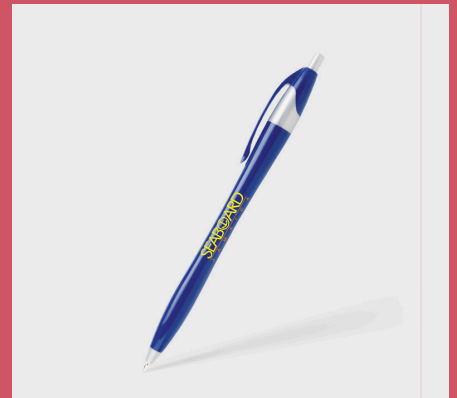

Javalina® Collection

Others pale by comparison. The Javalina® contains an exclusive ink recipe that is guaranteed to be ultra smooth so that you will enjoy writing.

First row: NEW Javalina® Shimmer (Item No: 312) ●●●●● Javalina® Platinum (Item No: 319) ●●●●● Javalina Jewel® (Item No: 320) ●●●●●
Second row: Javalina® Executive (Item No: 321) ●●●●● Javalina® Classic (Item No: 322) ●●●●● Javalina® Corporate (Item No: 324) ●●●●●
Third row: Javalina® Midnight (Item No: 329) ●●●●● Javalina® Classic Stylus (Item No: 332) Pat. D709,949 ●●●●●
Javalina Spring® Stylus (Item No: 339) Pat. D709,949 ●●●●●

MORE STYLES AVAILABLE

1 color silkscreen setup charge $16.80 (G), FREE 24 hour rush service available, restrictions apply. Optional 2 color and full color imprints available on select styles, additional charges apply. Standard production 5 business days. Pricing in USD. Complete product information and pricing available at hubpen.com