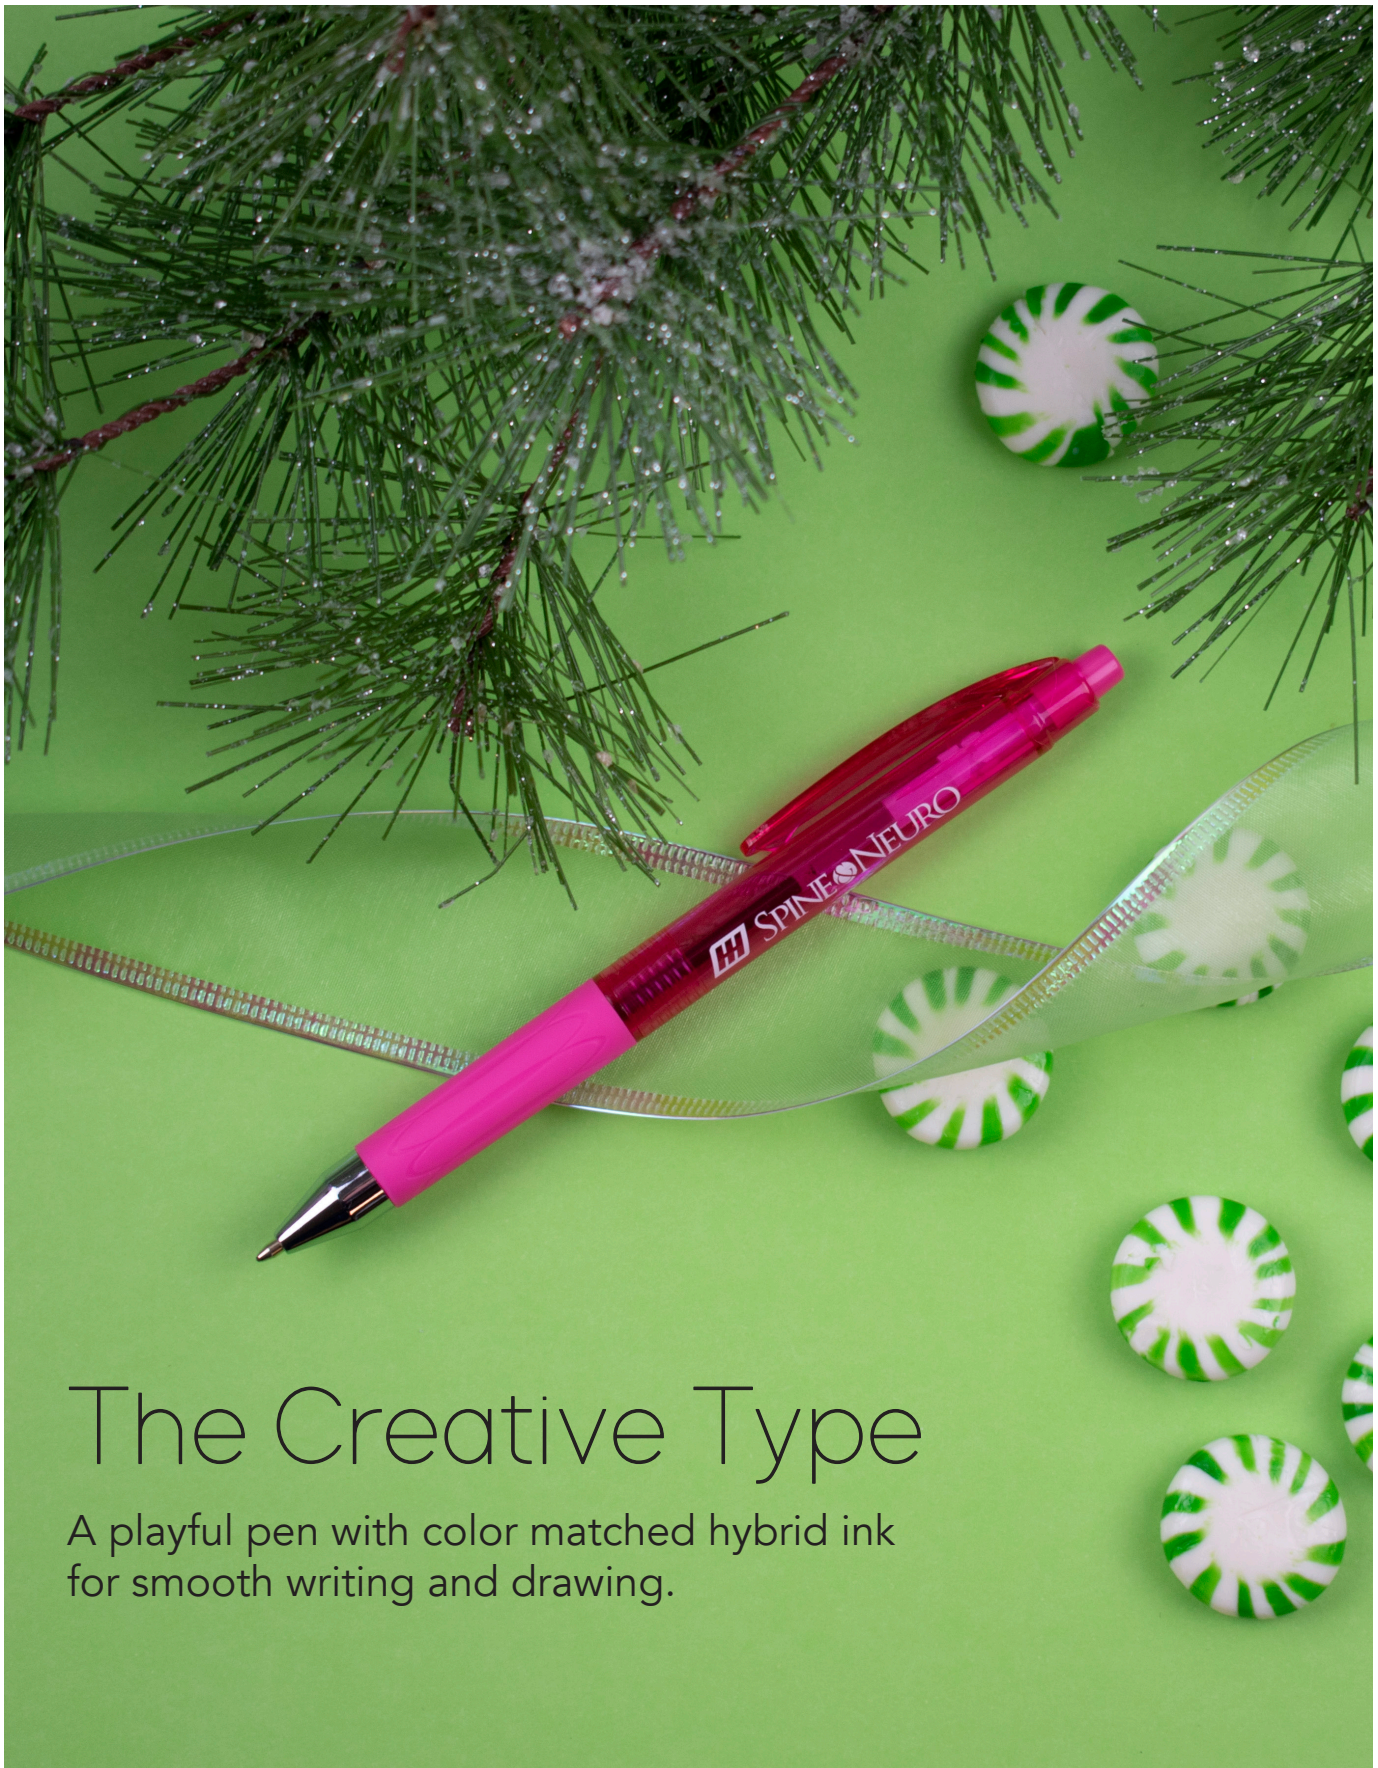

The Creative Type

A playful pen with color matched hybrid ink for smooth writing and drawing.

NEW Frolico™ (Item No: 425) Color matched hybrid ink. ●●●●●●

1 Color silkscreen setup charge $16.80 (G), FREE 24 hour rush service available, restrictions apply. Standard production 5 business days. Pricing in USD. Complete product information and pricing available at hubpen.com