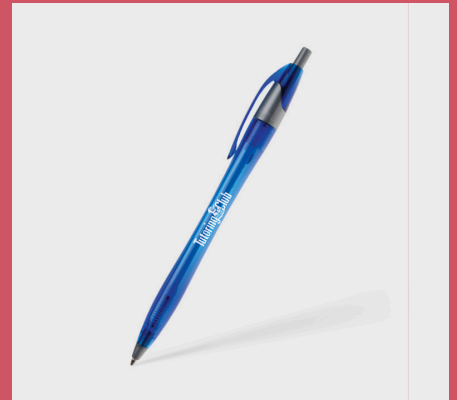

Javalina® Collection

Others pale by comparison. The Javalina® contains an exclusive ink recipe that is guaranteed to be ultra smooth so that you will enjoy writing.

First row: NEW Javalina® Shimmer (Item No: 312) ●●●●● Javalina® Platinum (Item No: 319) ●●●●● Javalina Jewel® (Item No: 320) ●●●●●
Second row: Javalina® Executive (Item No: 321) ●●●●● Javalina® Classic (Item No: 322) ●●●●● Javalina® Corporate (Item No: 324) ●●●●●
Third row: Javalina® Midnight (Item No: 329) ●●●●● Javalina® Classic Stylus (Item No: 332) Pat. D709,949 ●●●●●
Javalina Spring® Stylus (Item No: 339) Pat. D709,949 ●●●●●

MORE STYLES AVAILABLE

1 color silkscreen setup charge $16.80 (G), FREE 24 hour rush service available, restrictions apply. Optional 2 color and full color imprints available on select styles, additional charges apply. Standard production 5 business days. Pricing in USD. Complete product information and pricing available at hubpen.com