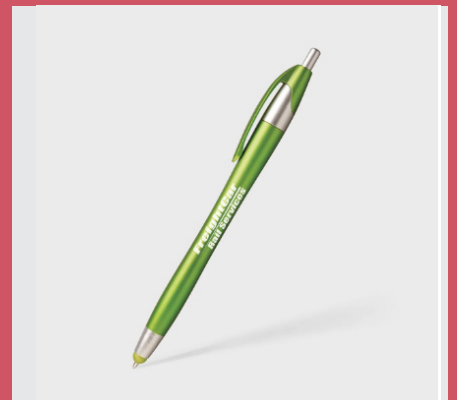

Javalina® Collection

Others pale by comparison. The Javalina® contains an exclusive ink recipe that is guaranteed to be ultra smooth so that you will enjoy writing.

First row: NEW Javalina® Shimmer (Item No: 312) ●●●●● Javalina® Platinum (Item No: 319) ●●●●● Javalina Jewel® (Item No: 320) ●●●●●
Second row: Javalina® Executive (Item No: 321) ●●●●● Javalina® Classic (Item No: 322) ●●●●● Javalina® Corporate (Item No: 324) ●●●●●
Third row: Javalina® Midnight (Item No: 329) ●●●●● Javalina® Classic Stylus (Item No: 332) Pat. D709,949 ●●●●●
Javalina Spring® Stylus (Item No: 339) Pat. D709,949 ●●●●●

MORE STYLES AVAILABLE

1 color silkscreen setup charge $15, FREE 24 hour rush service available, restrictions apply. Optional 2 color and full color imprints available on select styles, additional charges apply. Standard production 5 business days. Pricing in USD. Complete product information and pricing available.