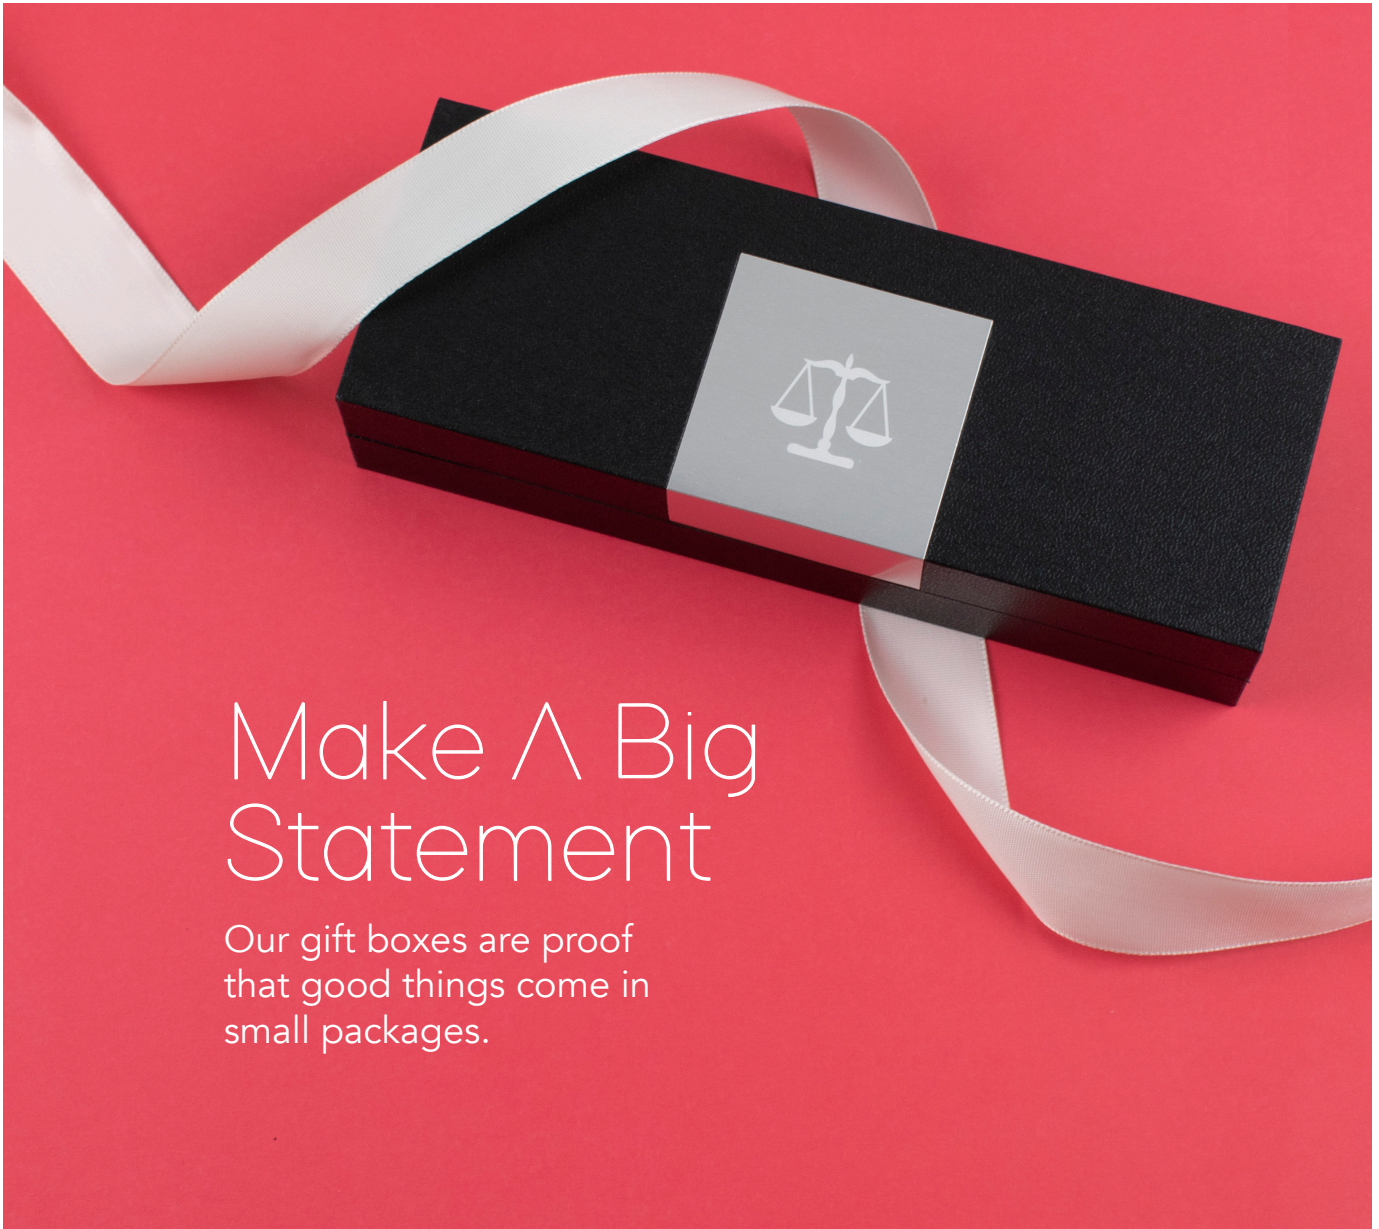

The Best Gifts for the Holidays

HOLIDAY *gift giving*

We have many people to thank and the holidays are the perfect time to do that. Let your customers, co-workers and other business associates know how much you appreciate them. In this catalog you will find many great gift options that will help you do just that. Featured items include multi-function pens, executive metal pens and deluxe gift boxes. You will be sure to leave a lasting impression with any of these keepsake items for everyone on your list.

Personalized Gifts

Metal pens and gift boxes can be laser engraved with each recipient's name or a custom message, creating a gift that will be treasured and used often. A personalized gift stands out from everything else with the thoughtfulness, attention and care that went into creating it. Personalization is an opportunity to turn an ordinary gift into an extraordinary one.

Make A Big Statement

Our gift boxes are proof that good things come in small packages.

Clockwise from top: Executive Gift Box (Item No: EXECGIFTBOX) The chic black pebble grain finish with an engravable brushed silver plate.