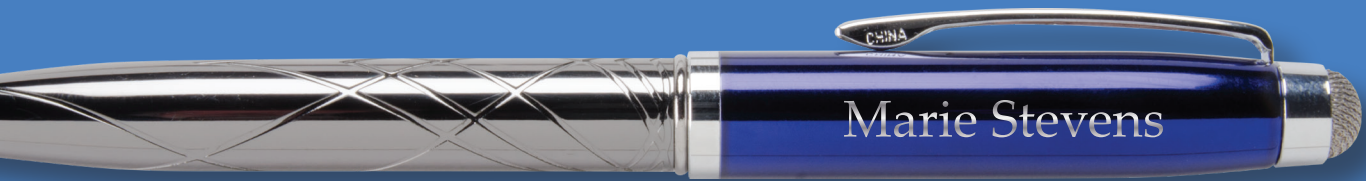

Make It Uniquely Theirs

Create personalized gifts for employees and customers

Nothing says thank you like a high quality personalized pen. This beautiful and practical gift will be treasured for years to come. The thoughtful gesture of adding the recipient's name turns an ordinary gift into something extraordinary.

MORE METAL PEN STYLES AVAILABLE

Personalization: Provide all name lists in Word or Excel 38¢ ea, second side (logo on first side) 69¢ ea, second side laser engraving charge 32¢ ea.
Pens shown top to bottom: Guillox® 9 Stylus (Item No: 984), Vienna® (Item No: 628), Textari® Stylus (Item No: 699), Sonata® (Item No: 687), Vienna™ Comfort (Item No: 627)
Laser setup charge $45, Standard production 5 business days. Pricing in USD. Complete product information and pricing available.