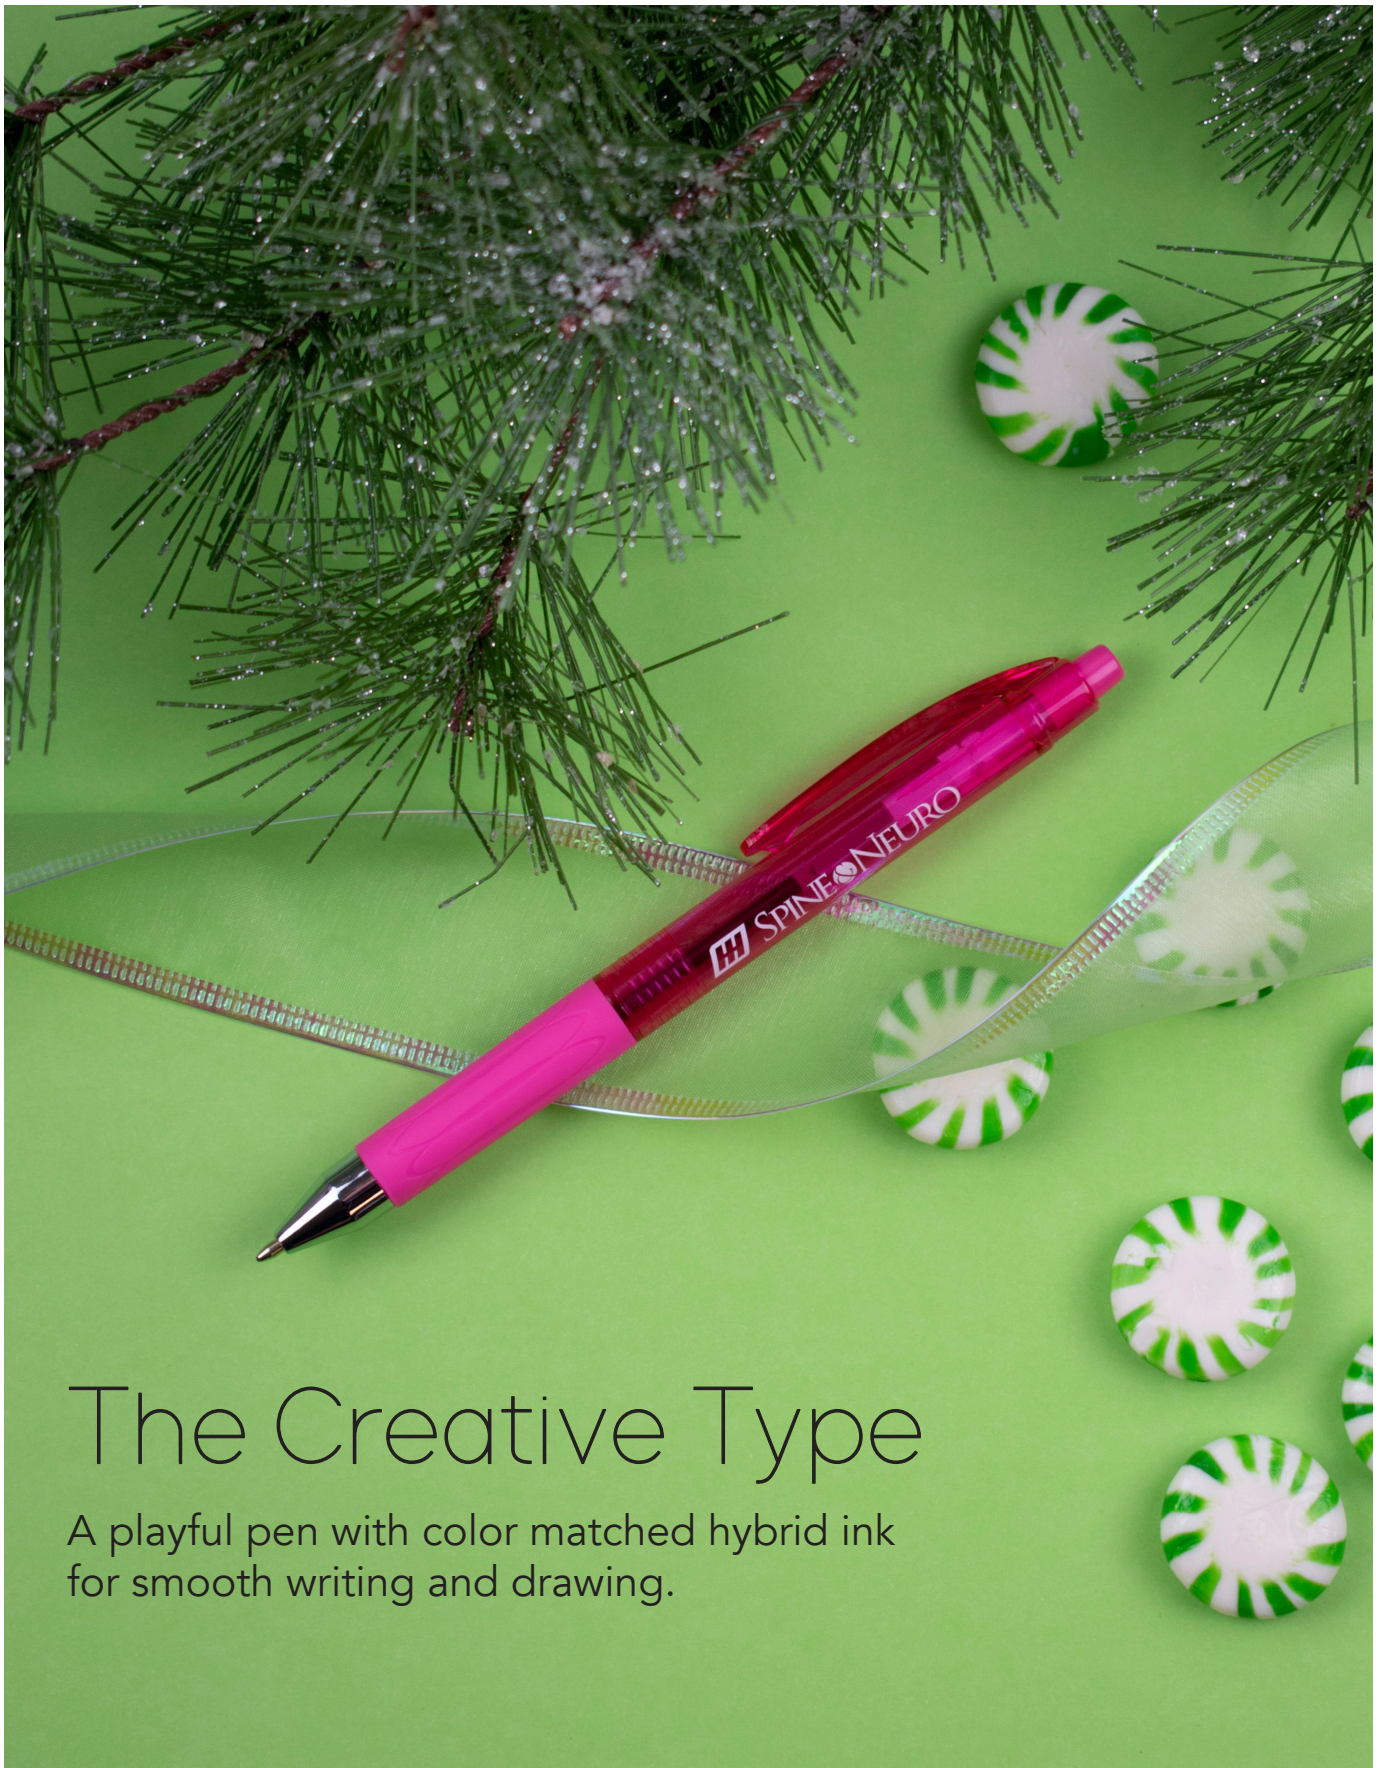

The Creative Type

A playful pen with color matched hybrid ink for smooth writing and drawing.

NEW Frolico™ (Item No: 425) Color matched hybrid ink. ●●●●●●

1 Color silkscreen setup charge $15, FREE 24 hour rush service available, restrictions apply. Standard production 5 business days. Pricing in USD. Complete product information and pricing available.