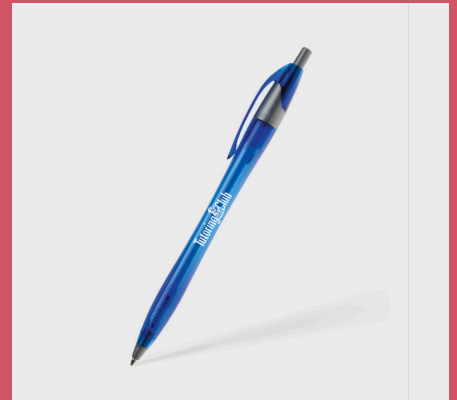

Javalina® Collection

Others pale by comparison. The Javalina® contains an exclusive ink recipe that is guaranteed to be ultra smooth so that you will enjoy writing.

First row: NEW Javalina® Shimmer (Item No: 312) ●●●●● Javalina® Platinum (Item No: 319) ●●●●● Javalina Jewel® (Item No: 320) ●●●●●
Second row: Javalina® Executive (Item No: 321) ●●●●● Javalina® Classic (Item No: 322) ●●●●● Javalina® Corporate (Item No: 324) ●●●●●
Third row: Javalina® Midnight (Item No: 329) ●●●●● Javalina® Classic Stylus (Item No: 332) Pat. D709,949 ●●●●●
Javalina Spring® Stylus (Item No: 339) Pat. D709,949 ●●●●●

MORE STYLES AVAILABLE

1 color silkscreen setup charge $15, FREE 24 hour rush service available, restrictions apply. Optional 2 color and full color imprints available on select styles, additional charges apply. Standard production 5 business days. Pricing in USD. Complete product information and pricing available.