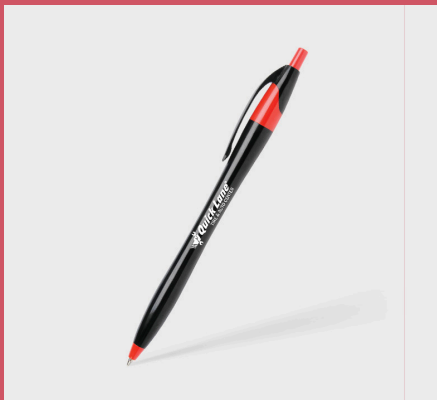

Javalina® Collection

Others pale by comparison. The Javalina® contains an exclusive ink recipe that is guaranteed to be ultra smooth so that you will enjoy writing.

First row: NEW Javalina® Shimmer (Item No: 312) ●●●●● Javalina® Platinum (Item No: 319) ●●●●● Javalina Jewel® (Item No: 320) ●●●●●
Second row: Javalina® Executive (Item No: 321) ●●●●● Javalina® Classic (Item No: 322) ●●●●● Javalina® Corporate (Item No: 324) ●●●●●
Third row: Javalina® Midnight (Item No: 329) ●●●●● Javalina® Classic Stylus (Item No: 332) Pat. D709,949 ●●●●●
Javalina Spring® Stylus (Item No: 339) Pat. D709,949 ●●●●●

MORE STYLES AVAILABLE

1 color silkscreen setup charge $15, FREE 24 hour rush service available, restrictions apply. Optional 2 color and full color imprints available on select styles, additional charges apply. Standard production 5 business days. Pricing in USD. Complete product information and pricing available.