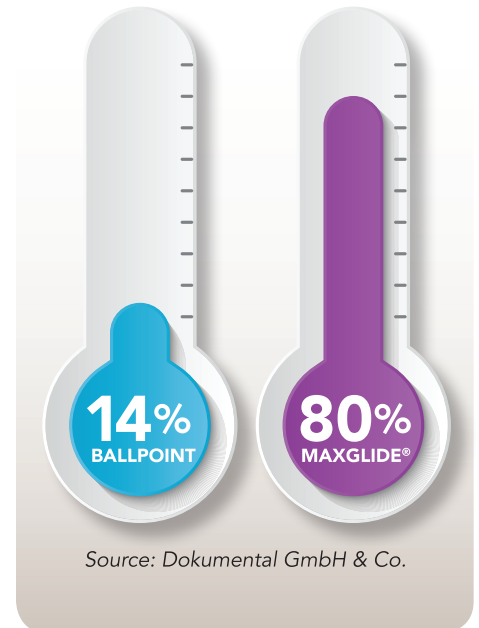

*Note: Any liquid, including ink, will freeze if exposed to extreme temperatures for an extended period of time.

Pens shown left to right: 335 MaxGlide Stick®, 587 MaxGlide Click® Corporate, 588 MaxGlide Click® Tropical (Patents: D713,878; D709,950)